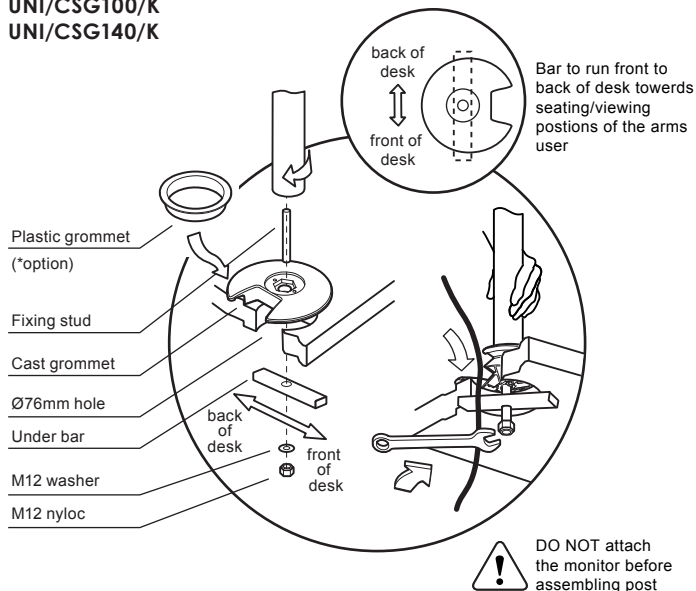

## Through Desk Fixing for CBS post

### Grommet

UNI/CSG100/K

UNI/CSG140/K

### ⚠ WARNING

- Do not use this product for any purpose other than that for which it was designed.
- Care should be taken to avoid trapping fingers.
- Do not dismantle or modify the screen mounting.
- Supported total weight must not exceed a maximum load of 17Kg (2 screens of 8.5Kg each) when mounted up to 500mm height on a post, or a maximum load of 12.5Kg above 500mm and up to a height of 800mm.